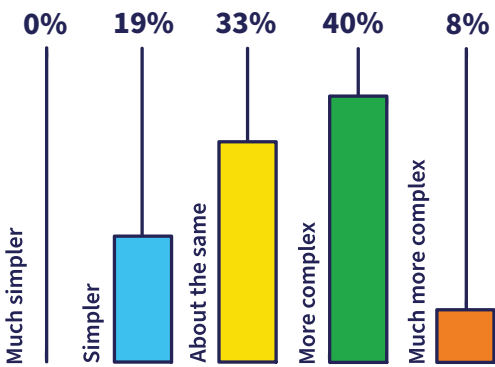

# Survey Snapshots: Reading SATs papers

How did the 2024 SATs Reading paper compare to the 2023 paper?

How did you find the difficulty of the paper?

Was this paper fairer in assessing pupils abilities?

How did you find the complexity of the texts?

Was the vocabulary more difficult?

How would you rate the length of the texts?

How relatable were the texts?

What were the pupils' stress levels like?