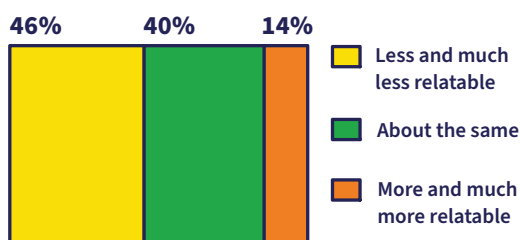

# Survey Snapshots: Reading SATs papers

How did the 2024 SATs Reading paper compare to the 2023 paper?

How did you find the difficulty of the paper?

Was this paper fairer in assessing pupils abilities?

How did you find the complexity of the texts?

Was the vocabulary more difficult?

How would you rate the length of the texts?

How relatable were the texts?

What were the pupils' stress levels like?