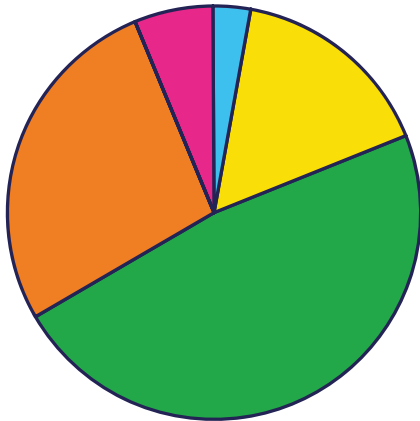

# Survey Snapshots: Reading SATs papers

How did the 2024 SATs Reading paper compare to the 2023 paper?

How did you find the difficulty of the paper?

Was this paper fairer in assessing pupils abilities?

How did you find the complexity of the texts?