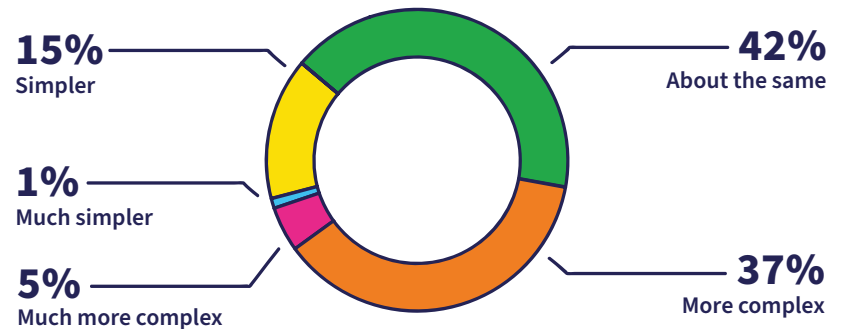

# Survey Snapshots: Reading SATs papers

How did the 2024 SATs Reading paper compare to the 2023 paper?

How did you find the difficulty of the paper?

Was this paper fairer in assessing pupils abilities?

How did you find the complexity of the texts?

Was the vocabulary more difficult?

How would you rate the length of the texts?

How relatable were the texts?

What were the pupils' stress levels like?