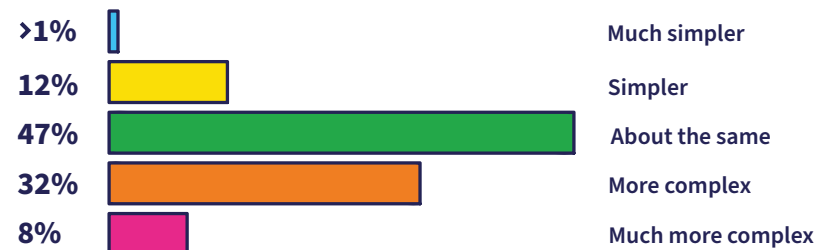

# Survey Snapshots: Reading SATs papers

How did the 2024 SATs Reading paper compare to the 2023 paper?

How did you find the difficulty of the paper?

Was this paper fairer in assessing pupils abilities?

How did you find the complexity of the texts?

Was the vocabulary more difficult?

How would you rate the length of the texts?

How relatable were the texts?

What were the pupils' stress levels like?